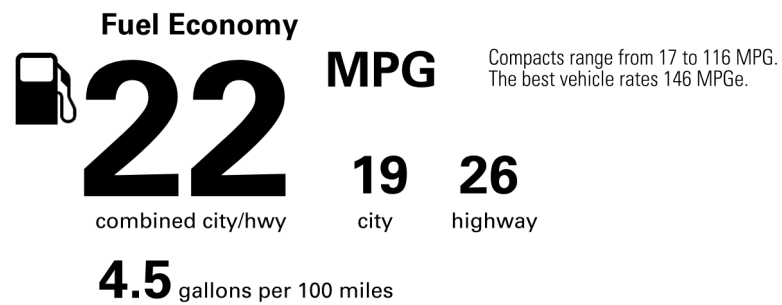

See Lexus.com/IS for more details.

**INSTALLED OPTIONS**

**BASE MANUFACTURER'S SUGGESTED RETAIL PRICE**

	<b>\$49,950.00</b>
** Panoramic View Monitor, Intuitive Parking Assist with Auto Braking and Rear Cross-Traffic Braking	1,100.00
** Power Rear Sunshade	210.00
** Power Moonroof	1,100.00
** Technology Package: Front Cross-Traffic Alert, Lane Change Assist, and Traffic Jam Assist (Requires Drive Connect Subscription; 3-Year Trial Included. 4G Network Dependent.)	620.00
** All Weather Floor Mats and Trunk Tray	330.00
** Paint Protection Film by 3M	450.00
** Performance Exhaust	1,975.00
** Trunk Mat/Key Glove/Cargo Net/Wheel Locks	313.00

Not Original - Copy

Created on 2026-05-08 10:07:35 (UTC)

**EPA DOT Fuel Economy and Environment**

**Gasoline Vehicle**

**You spend \$5,750**  
 more in fuel costs over 5 years compared to the average new vehicle.