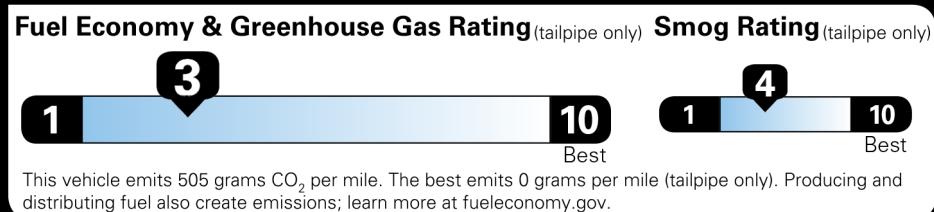

Actual results will vary for many reasons, including driving conditions and how you drive and maintain your vehicle. The average new vehicle gets 29 MPG and costs $8,500 to fuel over 5 years. Cost estimates are based on 15,000 miles per year at $4.15 per gallon. MPGe is miles per gasoline gallon equivalent. Vehicle emissions are a significant cause of climate change and smog.

fuel economy.gov
Calculate personalized estimates and compare vehicles

MANUFACTURER'S SUGGESTED RETAIL PRICE†	$86,003.00
DELIVERY, PROCESSING AND HANDLING FEE	1,450.00
TOTAL	$87,453.00

GOVERNMENT 5-STAR SAFETY RATINGS

Overall Vehicle Score Not Rated

Based on the combined ratings of frontal, side and rollover. Should ONLY be compared to other vehicles of similar size and weight.

Frontal Crash	Driver Passenger	Not Rated

Based on the risk of injury in a frontal impact. Should ONLY be compared to other vehicles of similar size and weight.

Side Crash	Front seat	★★★★★
	Rear seat	★★★★★

Based on the risk of injury in a side impact.

Rollover Not Rated

Based on the risk of rollover in a single-vehicle crash.

Star ratings range from 1 to 5 stars (★★★★★) with 5 being the highest.

Source: National Highway Traffic Safety Administration (NHTSA)

www.safercar.gov or 1-888-327-4236

†Manufacturer's suggested retail price excludes delivery processing and handling fees, license and title fees, applicable federal, state and local taxes, and dealer and distributor options and accessories.

LEXUS IS PLEASED TO OFFER THE FOLLOWING OWNER SUPPORT PACKAGE WITH EACH NEW LEXUS

- 24-hour, 365-days/yr., roadside assistance plan
- 1st and 2nd scheduled maintenance services
- Limited reimbursement for certain emergency breakdowns

An extended service contract may be available for this vehicle. Ask dealer for details.

LML2E1N1S0F0W1

090A77 216 DL33 3131L071